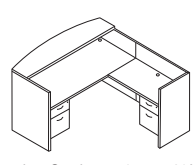

Reception Station 71x77x42H
NAPxxx-TYP19 $2,865