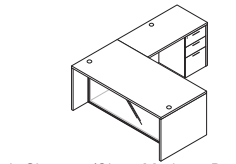

Double Pedestal Desk 71x35
NAPxxx-TYP2 \$2,335

L Shape w/Bow Top Desk 71x89
NAPxxx-TYP8 \$3,010

U Shape w/Hutch 71"x113"
NAPxxx-TYP12 \$4,550

U w/Bullet + Bookcase 107x108
NAPxxx-TYP16 \$4,590

L-Shape w/Glass Modesty Panel
71x84
NAPxxx-TYP29G \$2,490