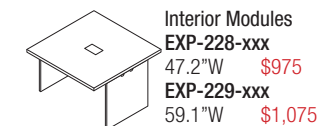

Bullet Ends
EXP-230-xxx
47.2"W $925
EXP-231-xxx
59.1"W $1,025

Interior Modules
EXP-228-xxx
47.2"W $975
EXP-229-xxx
59.1"W $1,075