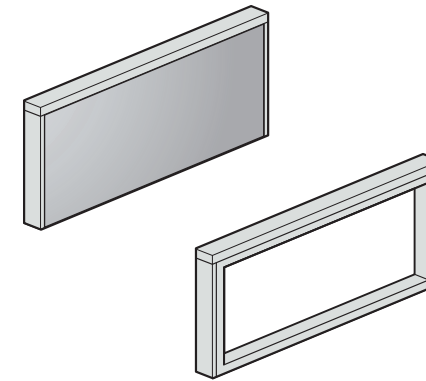

SYSTEMS MADE-TO-ORDER

SYSTEMS

Segmented panel design provides you with the design freedom to create one-of-a-kind aesthetics. Our 14”H segments are available in framed/clear glass and in any fabric.

Panels can be constructed with segments single-stacked, double-stacked or combined for a myriad of possibilities. Each segment attaches with a metal panel/segment joiner in matching paint finish. Together, this creates the appearance of a frame-and-tile system in a contemporary, thin-profile design and at substantial savings.

Single-segment panels are available 53”H or 67”H. Double-segmented panels are available 67”H or 85”H.

Full Featured, Commercial Grade

All panels feature strong, stress-skin core construction, resulting in lightweight durability that passes rigid industry standards. Overhead shelves and flipper-door cabinets are constructed with 100% metal materials and fully supported by panels when loaded. The entire system is UL Listed, requiring rigorous testing. In addition, the electrical system is UL Registered, a separate component standard.

Panels are fabricated to order at our California and New Jersey facilities. Special requests are accommodated whenever possible; contact your project manager with any special requests.

Panel Heights: 85”, 67”, 53” & 39”

Panel Widths: 24”, 30”, 36”, 42” & 48”

Worksurfaces: 15 sizes of stock laminates;
any size/shape in custom laminates

Frameless clear and frosted glass can be mounted to the top of a panel for an alternative aesthetic.