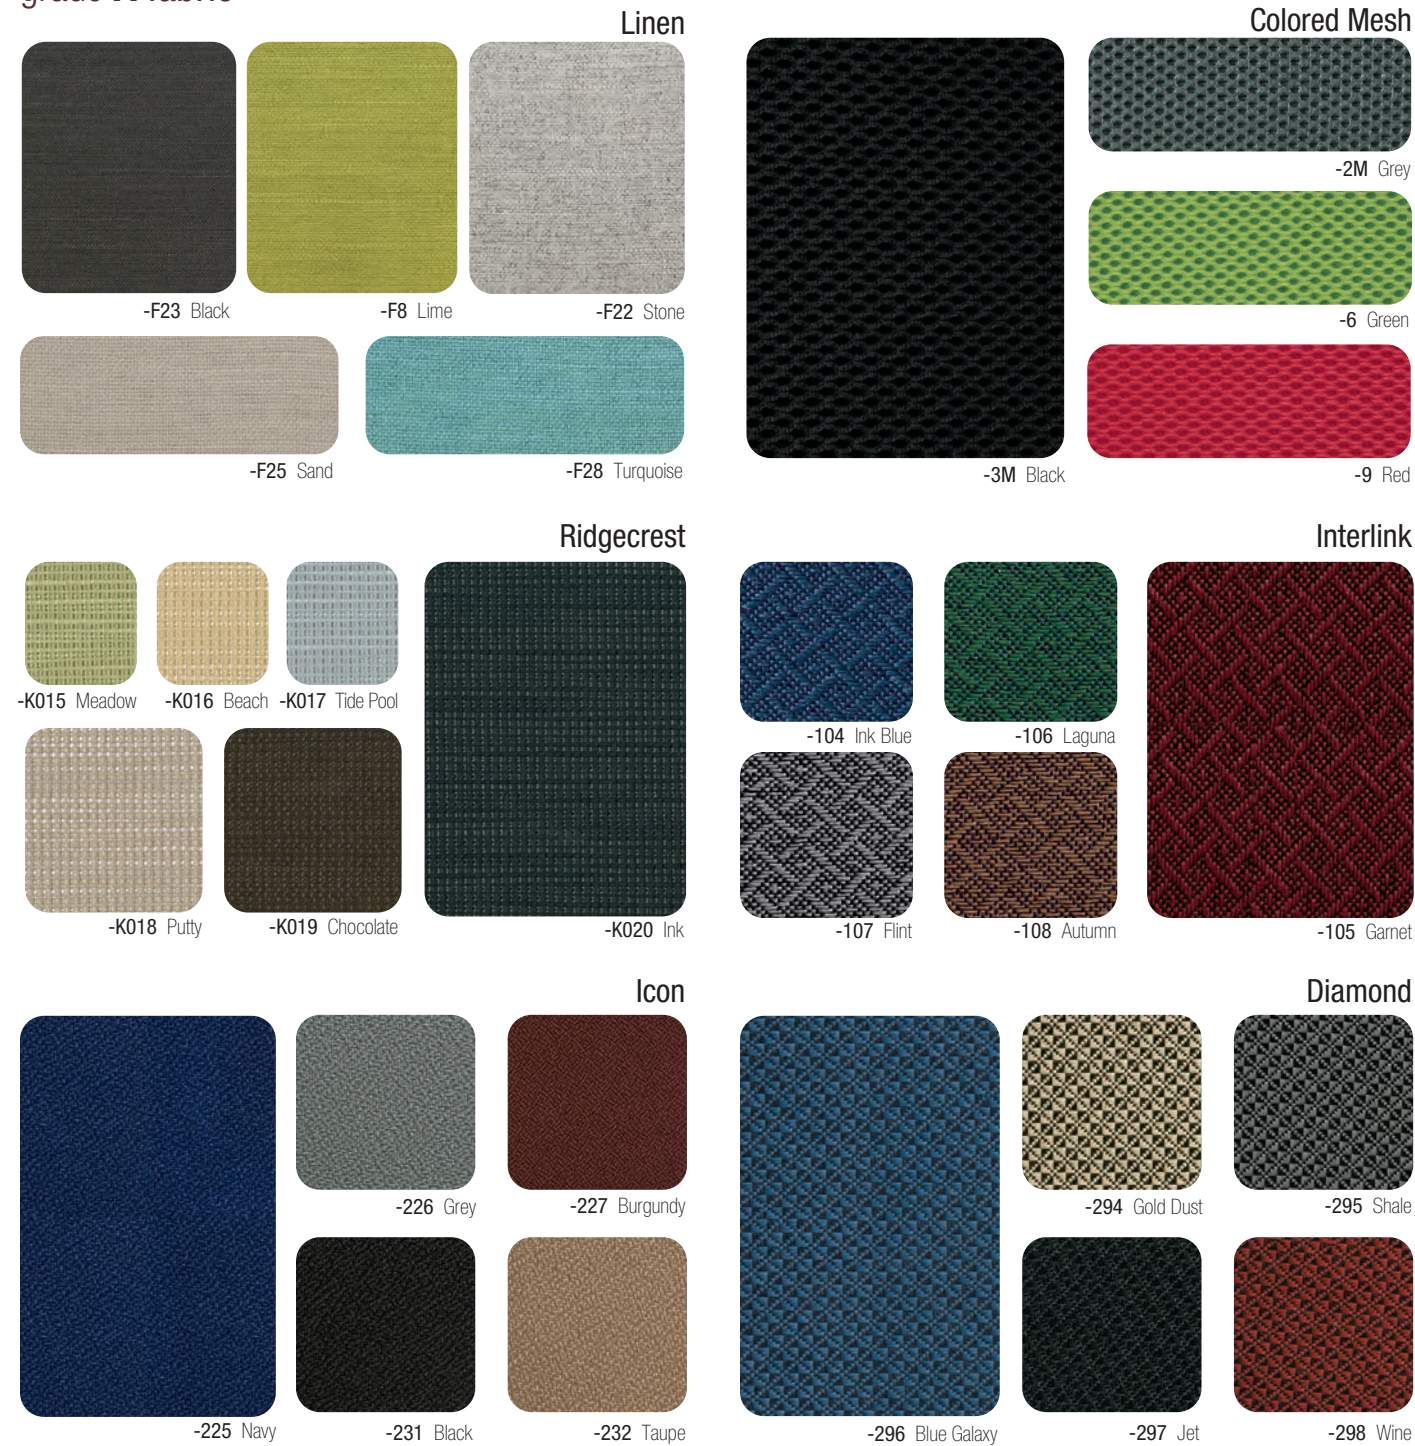

grade A fabric

grade B fabric

grade **B** fabric

City Park

-K106 Birch

-K107 Domino

-K108 Steely

-K109 Kiwi