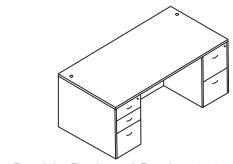

Bow Top Desk 71x41
NAPxxx-TYP1 \$2,495

Kneespace Credenza 71x24
NAPxxx-TYP5 \$2,160

Executive Office
NAPxxx-TYP11 \$5,640

Right U w/Corner + Storage
107x107
NAPxxx-TYP15R \$6,545

Conference Group 3 pcs.
with 8' Table
NAPxxx-TYP20 \$3,245