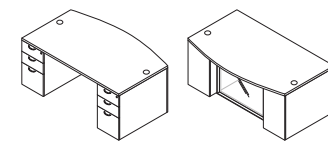

Available in CHY, ESP & MAH only

TYPICALS

Bow Top Desk 71x40
 NAPxxx-TYP201 \$2,750
 NAPxxx-TYP201G (Glass Mod. Panel) \$3,035

Double Pedestal Desk 71x36
 NAPxxx-TYP202 \$2,700
 NAPxxx-TYP202G (Glass Mod. Panel) \$2,985