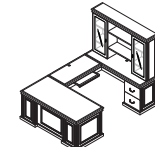

Right + U-Shape Desks with Hutch
TOWCHY-TYP12R 72x108x75H $14,250
without Hutch
TOWCHY-TYP22R 72x108x30H $10,025

INDIVIDUAL WALL-UNIT ITEMS
TOW-113-CHY Bookcase with Doors $2,825
TOW-156-CHY Bookcase $2,500
Flat sides for flush, side-by-side application