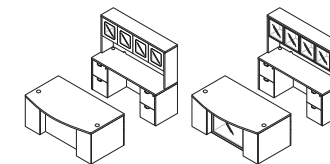

L-Shape Desk 66x78
NAPxxx-TYP209 $3,120