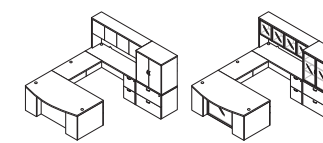

U-Shape with Hutch 71x112
NAPxxx-TYP212 $4,950
NAPxxx-TYP212G (Glass Mod. Panel) $5,340