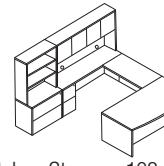

L Shape 66x78
SON-TYP9
\$5,330

Left L Shape w/Curved Corner 72x82
SON-TYP10R
\$5,875

Executive Office
SON-TYP11
\$10,990

U Shape with Hutch 72x107
SON-TYP12
\$9,750

U w/Hutch + Storage 108x107
SON-TYP13
\$13,750