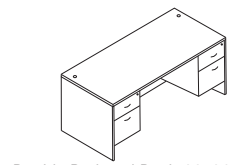

Double Pedestal Desk 66x30
NAPxxx-TYP3 \$1,855

L Shape 66x78
NAPxxx-TYP9 \$2,710

U Shape w/Hutch + Storage
108x113
NAPxxx-TYP13 \$6,475

U w/Right Corner Bullet 71x101
NAPxxx-TYP18R \$3,855

Double Pedestal Desk 60x30
NAPxxx-TYP4 \$1,830