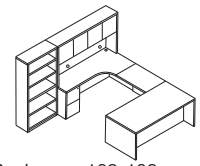

L Shape 66x78
SON-TYP9
\$5,330

Left L Shape w/Curved Corner 72x82
SON-TYP10R
\$5,875

Executive Office
SON-TYP11
\$10,990

U Shape with Hutch 72x107
SON-TYP12
\$9,750

U w/Hutch + Storage 108x107
SON-TYP13
\$13,750