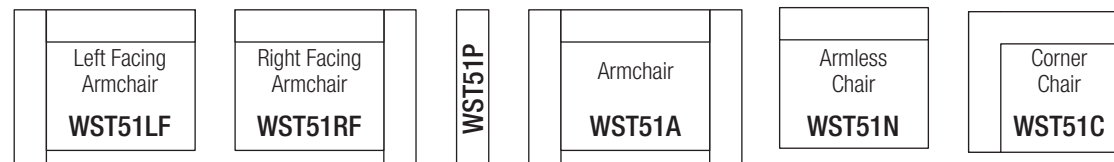

Wall Street Collection

- Modern sophisticated style
- Covered in high-performance faux leather
- Separate pieces will build custom sectional
- Modular in design
- Button tufted back
- Chrome base

Coffee & End Tables on pages 90-91.

A. WST51A $895
Armchair
30.5 x 28 x 31H

B. WST51LF $795
Left Facing Armchair
27.25 x 28.5 x 31H

C. WST51P $395
Charging Center Console
6.5 x 28.25 x 20H

D. WST51C $850
Corner Chair
28 x 28 x 31H

E. WST51N $650
Armless Chair
23 x 28 x 31H

F. WST51RF $795
Right Facing Armchair
27 x 28 x 31H

Popular Configurations

- Designed to offer charging station console to our custom sectional
- AC and USB 3.0 Charging Station
- Solid laminate accessories work surface

Has achieved GREENGUARD certification