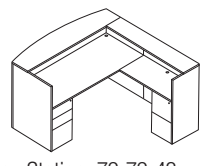

Reception Station 72x72x43
SON-TYP19
$7,365