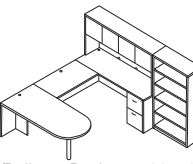

U w/Bullet + Bookcase 107x108
NAPxxx-TYP16 $4,590