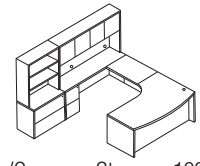

Left U w/Corner + Storage 108x102
SON-TYP15L
$13,925