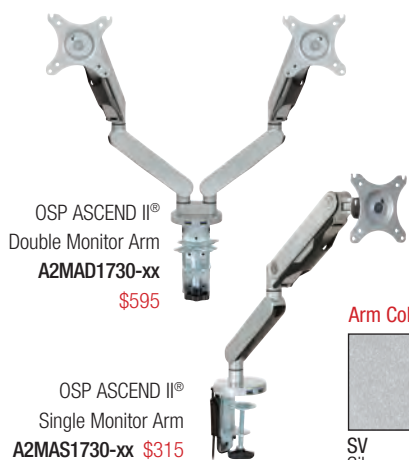

DPN5BAR-B Black \$45 (5-Pack)

DPN5BAR-S Brushed Silver \$45 (5-Pack)

OSP ASCEND II® Gas-Assist Monitor Arms with Dual USB Ports

OSP ASCEND II® Double Monitor Arm
A2MAD1730-xx \$595

OSP ASCEND II® Single Monitor Arm
A2MAS1730-xx \$315