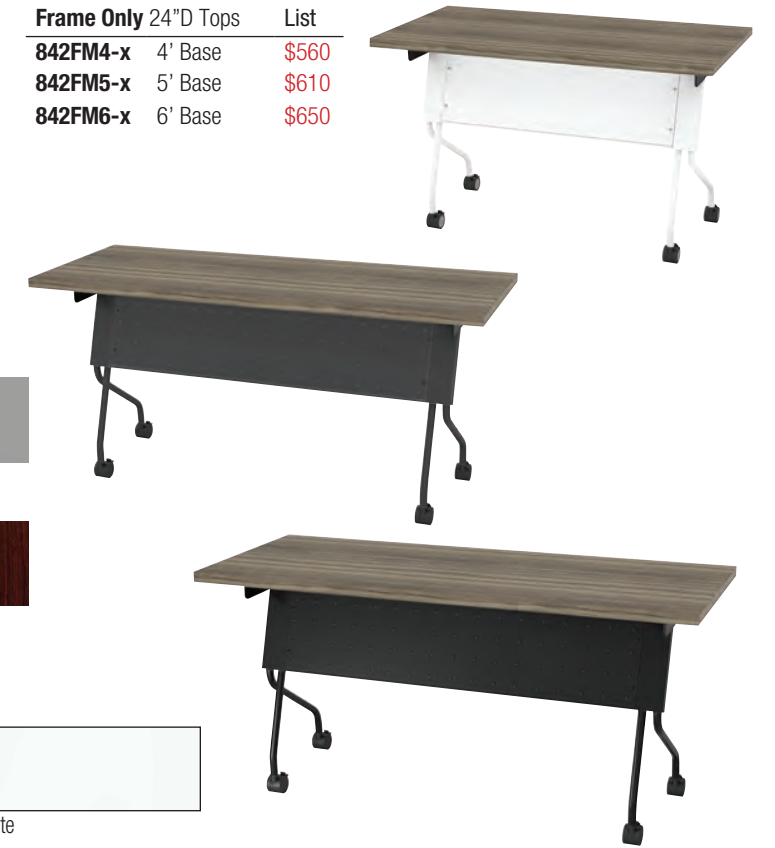

Base Colors

Frame Only 24"D Tops	List
842FM4-x 4' Base	$560
842FM5-x 5' Base	$610
842FM6-x 6' Base	$650

Order Example:

8 4 2 2 4 B S

Base: ▼
Black (B)
Top: ▼
Slate Grey (S)

18" Deep Tables

Size	TYPICAL# + Base Color + Top Color	List
48x24	842184 _ (base) _ (top) <i>Consists of: 842FM418-x + 842T1848-x</i>	$830
60x24	842185 _ (base) _ (top) <i>Consists of: 842FM518-x + 842T1860-x</i>	$940
72x24	842186 _ (base) _ (top) <i>Consists of: 842FM618-x + 842T1872-x</i>	$1,040

Top Colors

Base Colors

Frame Only 18"D Tops	List
842FM418-x 4' Base	$560
842FM518-x 5' Base	$610
842FM618-x 6' Base	$650