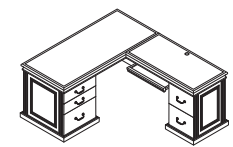

Right L-Shape Desk
TOWCHY-TYP8R 72x84 7,580
TOW-01L, 64L, 45R, 75R
TOWCHY-TYP9R 66x78 $6,885
TOW-02L, 62L, 45R, 75R