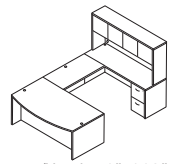

U Shape w/Hutch 71"x113"
NAPxxx-TYP12 $4,550