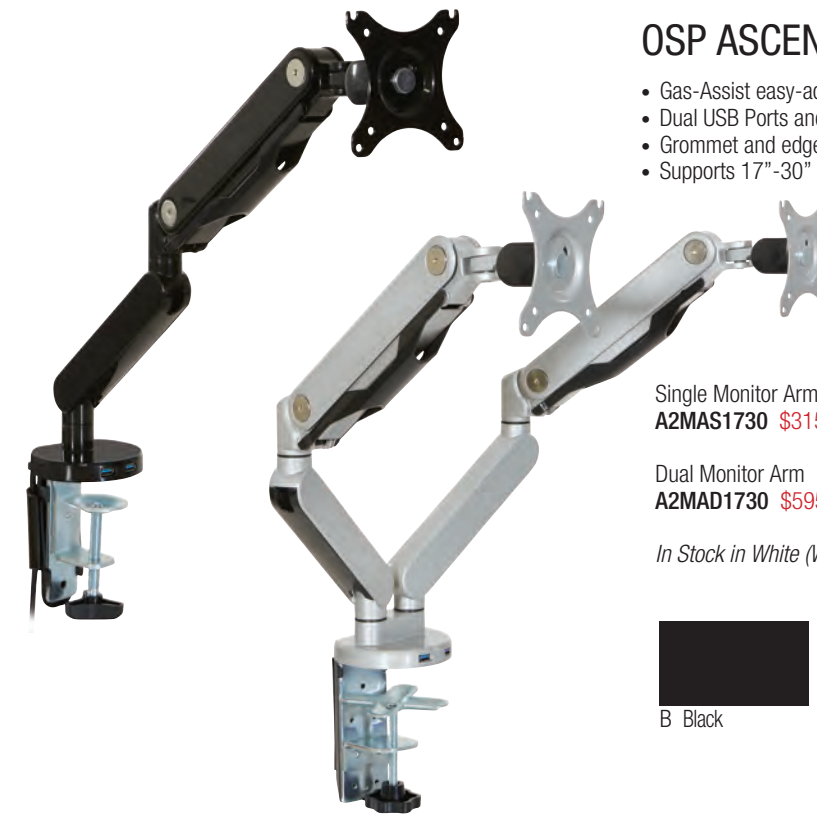

Order Example:
A337272SVS

Base: Silver (SV)
Top: Slate Grey (S)

72x72 Electric Height-Adjustable L-Shape A337272SVS \$3,505
Price does not include Napa casegoods, monitor arm, seating or metal file

Personal Storage

Drawer with Lock + Shelf Area
A2PS \$290
 Matching White (WH), Silver (SV) or Black (B)

OSP ASCEND II® Monitor Arms

- Gas-Assist easy-adjust arms with 3-point adjustment
- Dual USB Ports and cable management
- Grommet and edge mount hardware included
- Supports 17"-30" monitors with 20 lbs. weight capacity