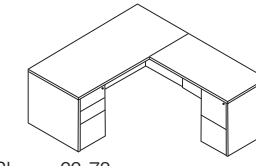

Double Pedestal Desk 66x30
SON-TYP3
\$4,340

Knespace Credenza 72x20
SON-TYP5
\$3,595

Knespace Credenza 66x20
SON-TYP6
\$3,505

Double Lateral File Credenza 72x20
SON-TYP7
\$5,535

L Shape w/Bow Top Desk 72x87
SON-TYP8
\$5,820