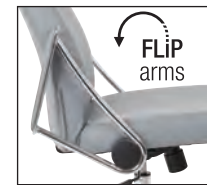

Patent# D102568

Removable Matching Sleeves

Chrome Finish Loop Arms

Thick Contoured Seat & Back

Chrome Accents

E. FL80287C \$550
Faux Leather Chair with Flip Arms
24.5 x 26.5 x 38.25-41.75H
Functions: Pneumatic Seat, Tilt Tension, Locking Tilt