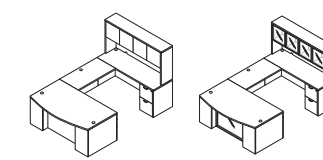

Executive Office
NAPxxx-TYP211 $5,975
NAPxxx-TYP211G (Glass Mod. Panel) $6,285