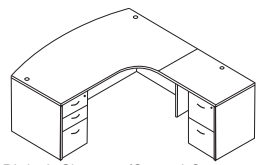

Double Pedestal Desk 66x30
NAPxxx-TYP3 \$1,855

L Shape 66x78
NAPxxx-TYP9 \$2,710

U Shape w/Hutch + Storage
108x113
NAPxxx-TYP13 \$6,475

U w/Right Corner Bullet 71x101
NAPxxx-TYP18R \$3,855

Double Pedestal Desk 60x30
NAPxxx-TYP4 \$1,830