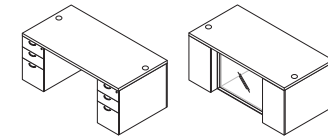

Bow Top Desk 71x40
NAPxxx-TYP201 $2,750
NAPxxx-TYP201G (Glass Mod. Panel) $3,035