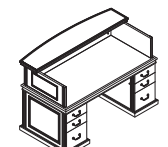

Reception Desk
TOWCHY-TYP119 72x37x45.5H $7,300
TOW-01, 65L, 65R, 126