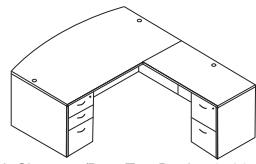

L Shape w/Bow Top Desk 71x89
NAPxxx-TYP8 $3,010